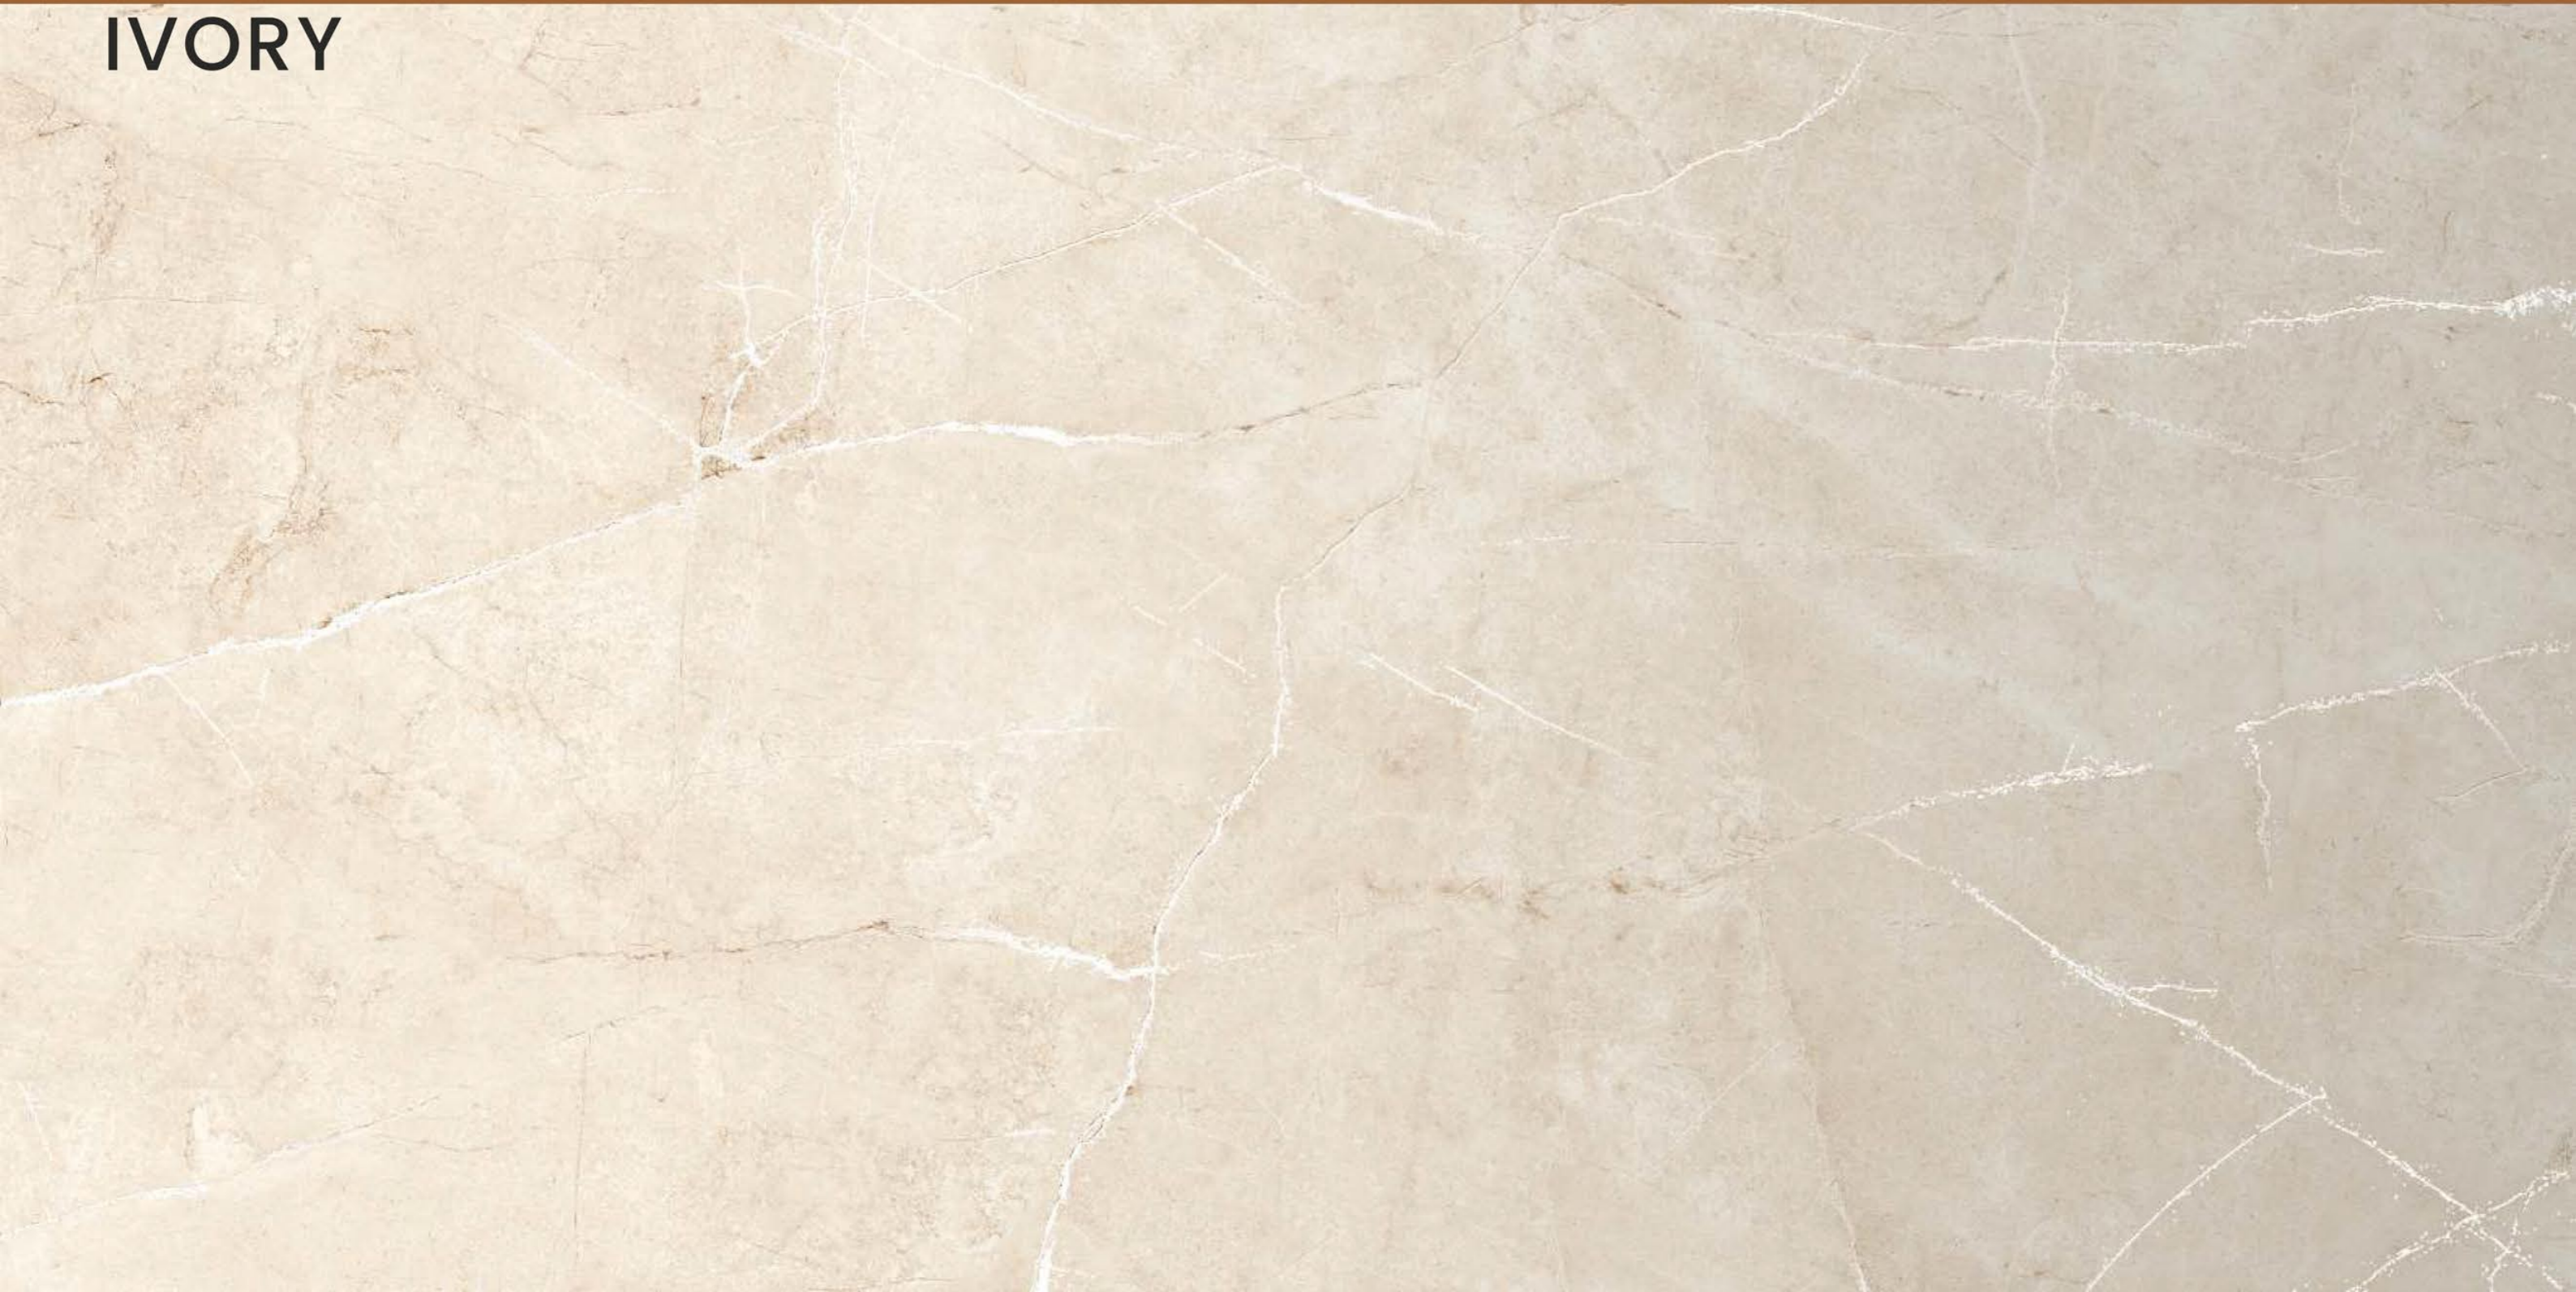

APOLO
IVORY