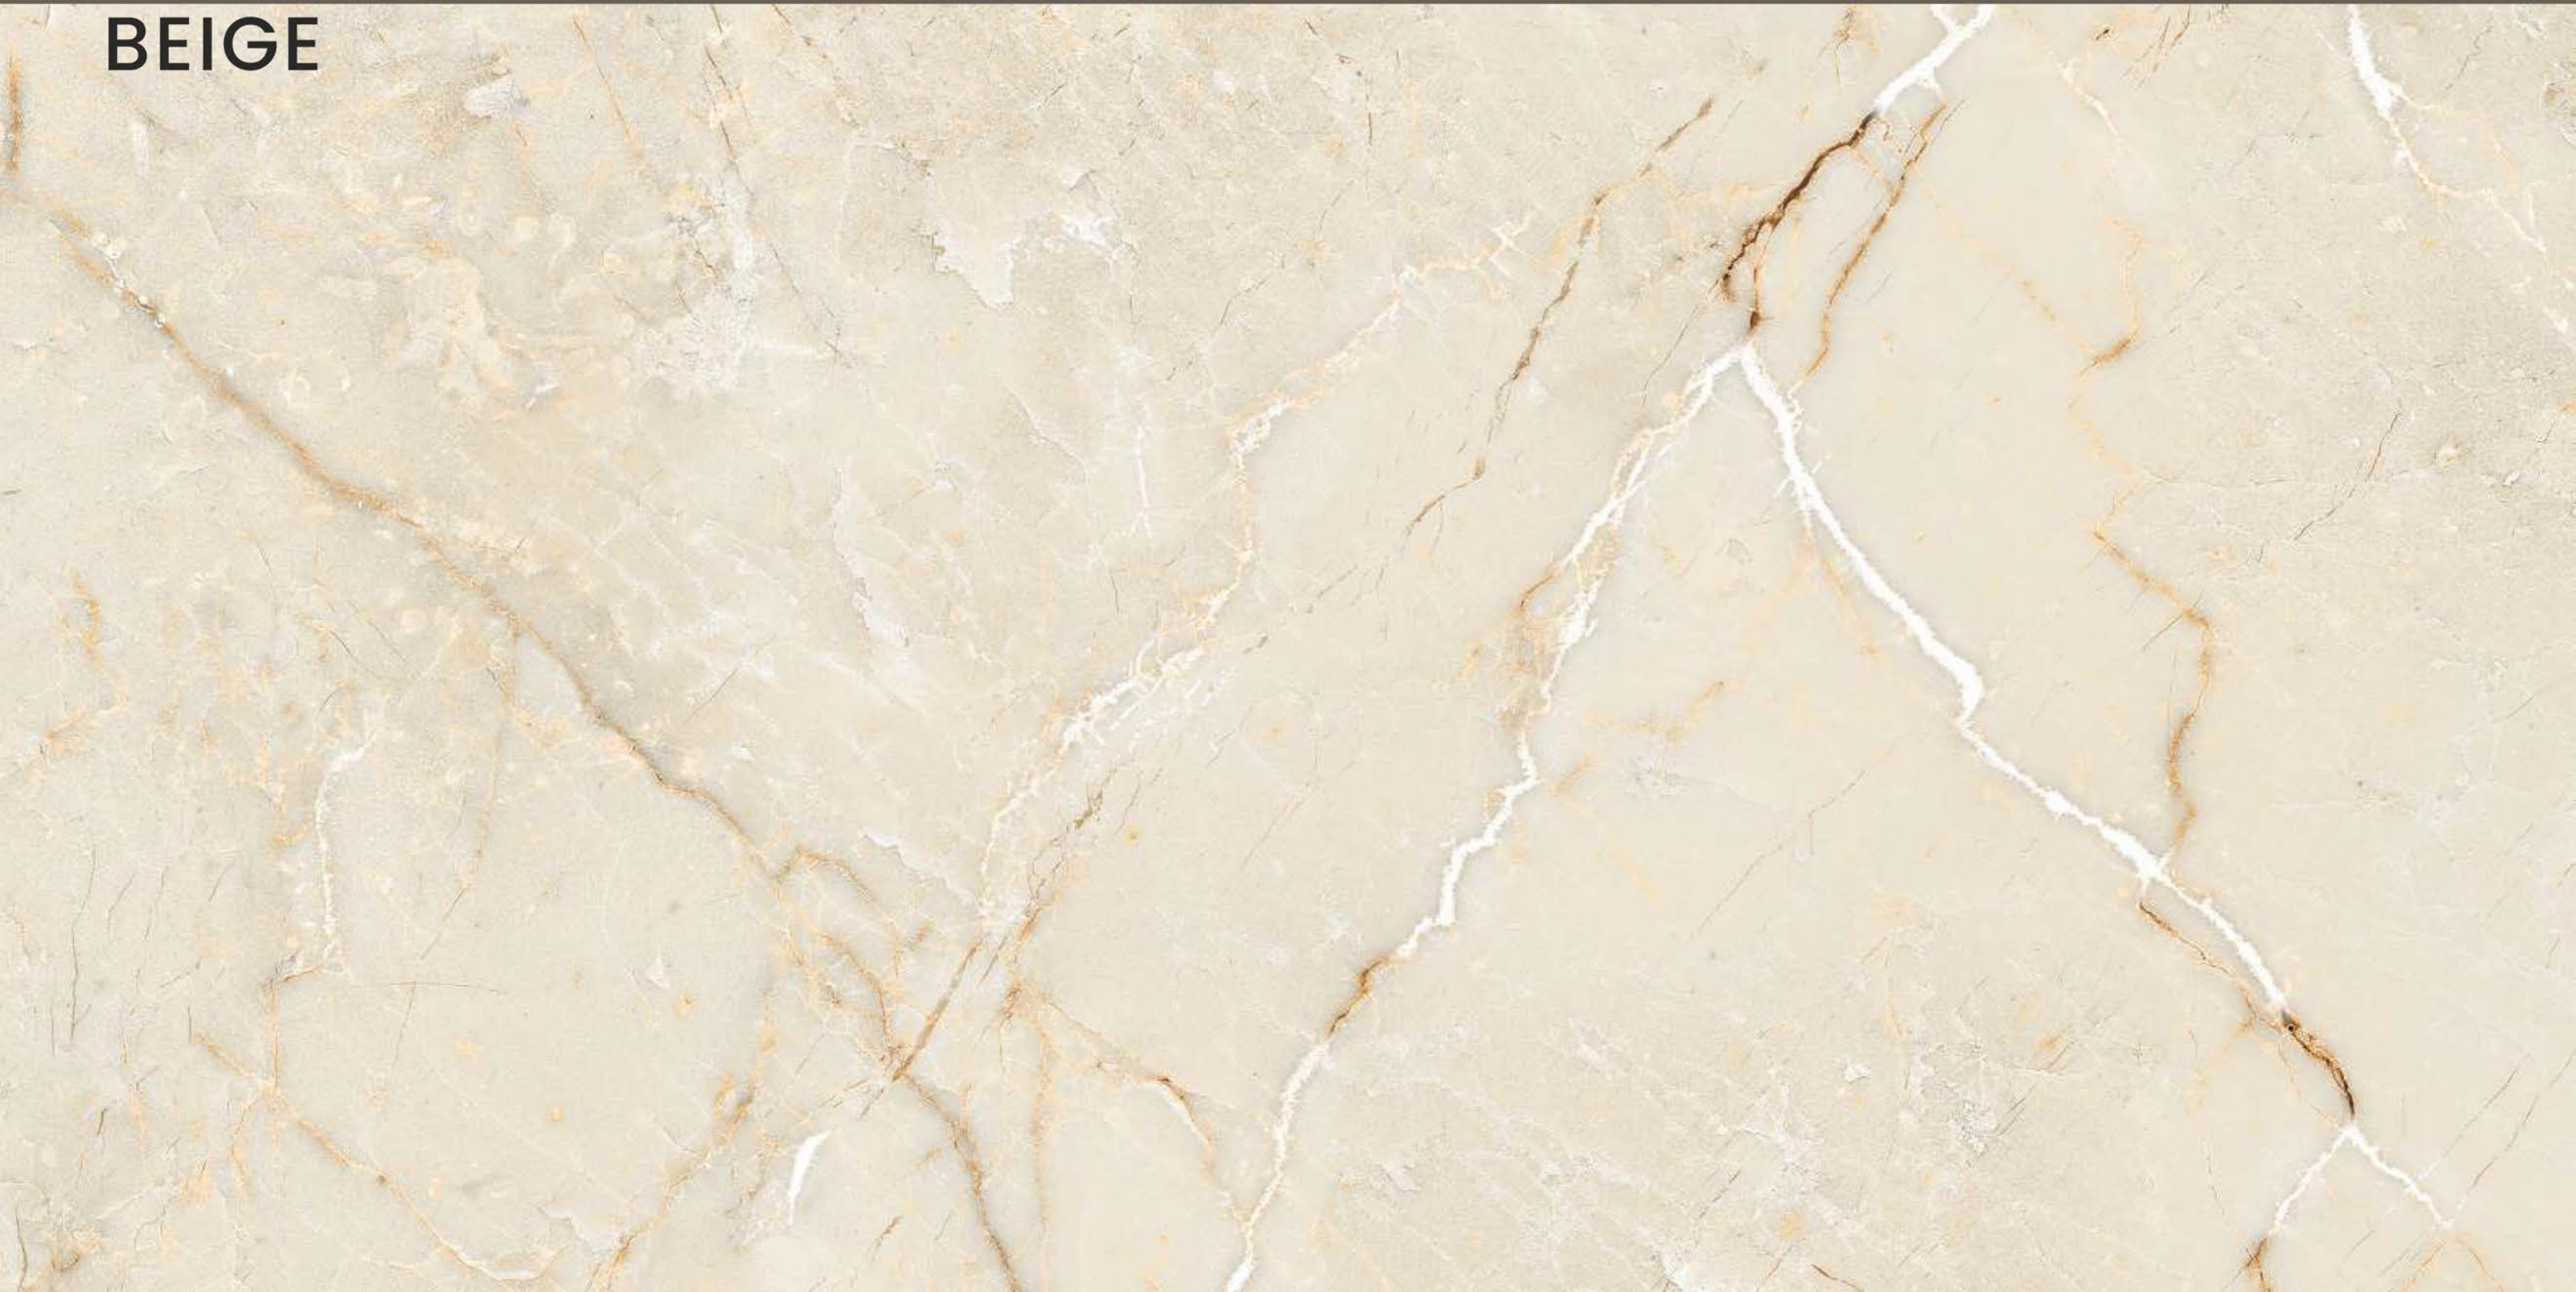

BENTON
BEIGE